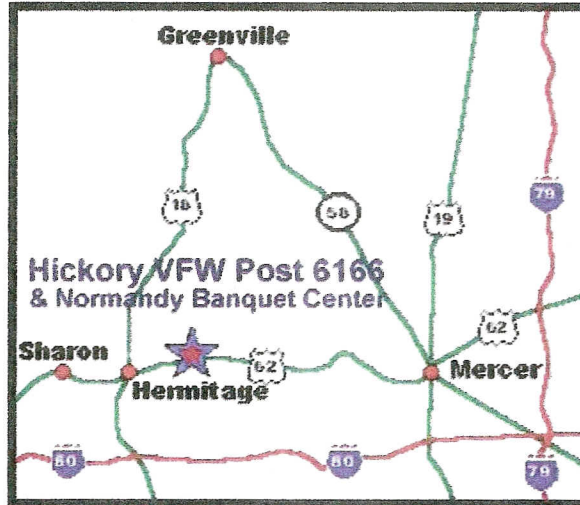

DIRECTIONS

- From Mercer/Grove City**
- 1: Start out going EAST on S ST/PA-208 toward PA-173/E MAIN ST.
 - 2: Turn LEFT onto PA-58/W. Continue to follow PA-58.
 - 3: Turn RIGHT onto PA-258 PITT ST.
 - 4: Turn LEFT onto PA-258 N W/N DIAMOND ST. Continue follow PA-258 N/PA-58 W.
 - 5: Turn RIGHT onto US-62/MARKET ST/PA-258. Continue follow US-62.
 - 6: End at 5550 E State St Hermitage, PA

From New Castle

- 1: Start out going EAST on E GRANT ST toward N COCHRAN WAY.
- 2: Turn RIGHT onto N COCHRAN WAY.
- 3: Turn RIGHT onto E NORTH ST.
- 4: Turn RIGHT onto N JEFFERSON ST/US-422 BR/PA-18.
- 5: Turn LEFT onto US-422 BR W/US-224 W/FALLS ST. Continue to follow BR W.
- 6: Merge onto PA-60 N/BEAVER VALLEY EXPY toward SHARON.
- 7: Merge onto S HERMITAGE RD/PA-18 toward SHARON/HERMITAGE MIDDLESEX.
- 8: Turn SLIGHT RIGHT onto US-62 S/SHENANGO VALLEY FWY.
- 9: Turn SLIGHT LEFT.
- 10: Turn RIGHT onto US-62 BR N/E STATE ST. Continue to follow E ST.
- 11: End at 5550 E State St Hermitage, PA

From Greenville

- 1: Start out going SOUTHWEST on PA-18/PA-358/MAIN ST toward N FF
- 2: Turn LEFT onto PA-18/CLARKSVILLE ST. Continue to follow PA-18
- 3: Turn LEFT onto US-62 BR N/E STATE ST. Continue to follow E STAT
- 4: End at 5550 East State St. Hermitage, PA.